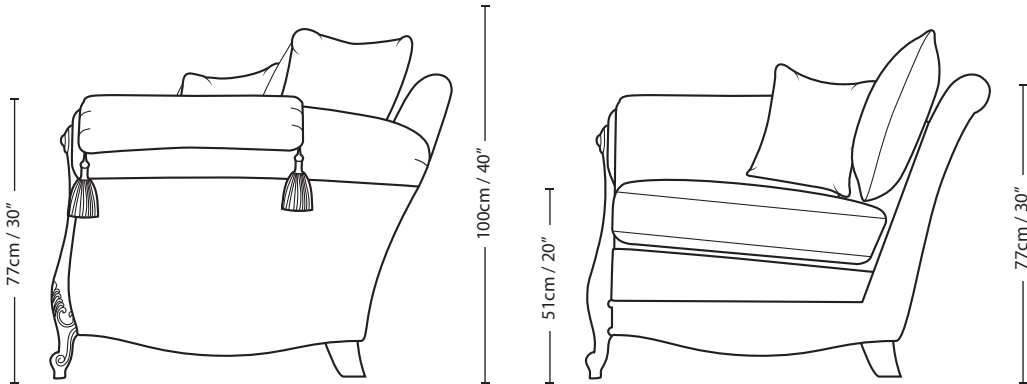

VALENTINO

3.5 SEATER

—29cm / 11.5"— | 183cm / 72" | —29cm / 11.5"—

77cm / 30"

100cm / 40"

51cm / 20"

77cm / 30"

—244cm / 96"—

Overall Height	Overall Width	Overall Depth	Arm Height	Back Height of Frame	Seat Height	Arm Width	Inside Width Arm to Arm	Seat Depth to Cushions	Seat Depth no Cushions
100cm / 40"	244cm / 96"	99cm / 39"	77cm / 30"	77cm / 30"	51cm / 20"	29cm / 11.5"	183cm / 72"	51cm / 20"	74cm / 29"

Seating sizes vary to a great extent and particularly wherever there are soft cushions involved, this is magnified with front of seat to back cushion depths, whilst formal back cushions will vary with age and plumping. It is essential to note that scatter back cushion depths will adjust from which point you measure, overtime and with plumping, the accurate measurement does not exist as it will resize each and every time you enjoy its comfort.